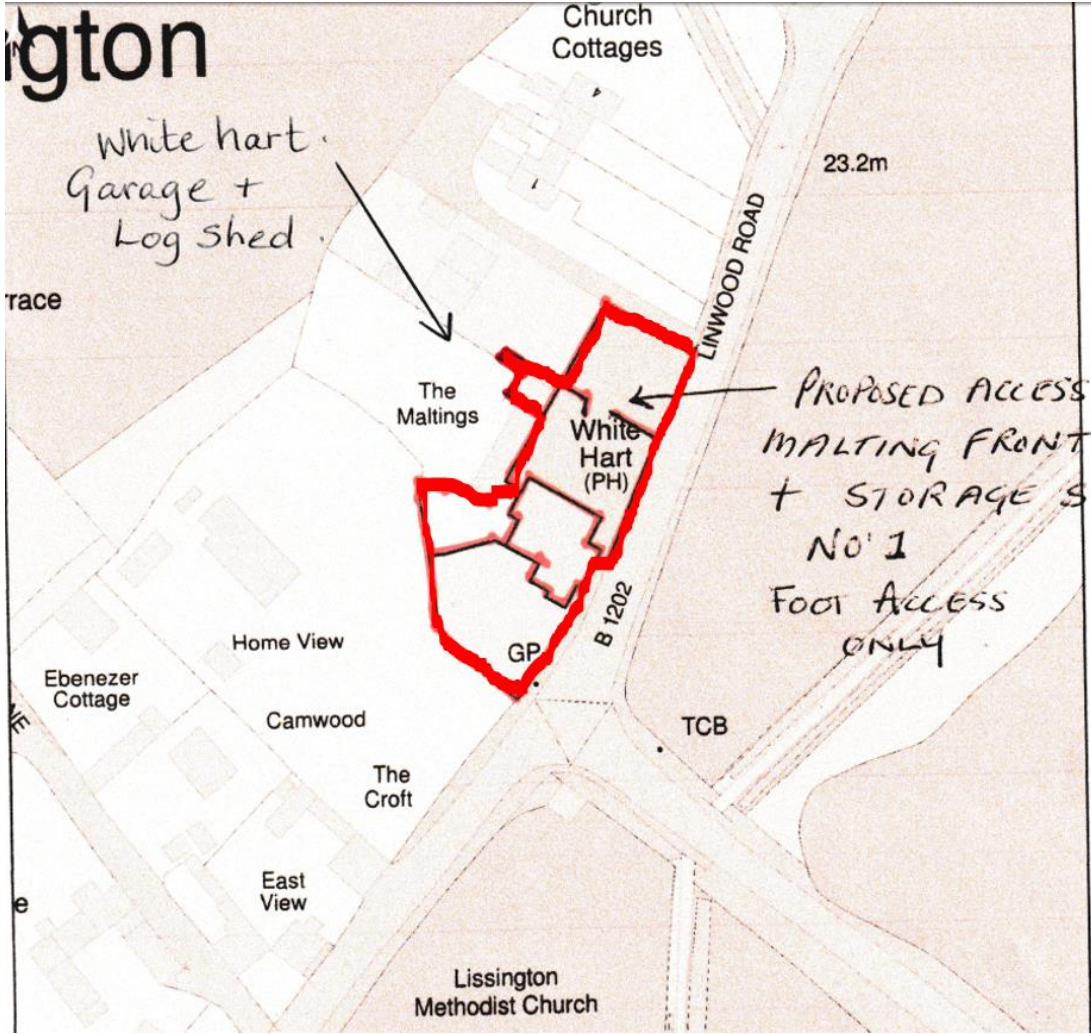

ington

White Hart
Garage +
Log Shed

trace

Church
Cottages

23.2m

LINWOOD ROAD

The
Maltings

White
Hart
(PH)

PROPOSED ACCESS TO
MALTING FRONT DOOR
+ STORAGE SHED
NO'1
FOOT ACCESS
ONLY

GP

B 1202

Home View

Ebenezer
Cottage

Camwood

TCB

The
Croft